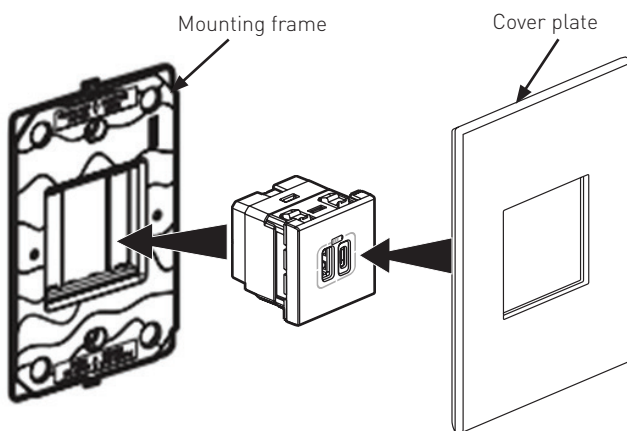

Installation

<http://ecat.legrand.com.au>

Safety Instructions

- For indoor use only.
- This product must be installed in accordance with AS/NZS 3000 Wiring Rules by a qualified electrician.
- The USB shall be protected by an MCB not exceeding 16A in the fixed wiring.
- The adaptor shall be installed according to specification. Do not exceed the output rating specified on the product label.
- The USB module is a Class II or double insulated equipment which does not require a safety connection to electrical earth.
- Incorrect installation and/or incorrect use can lead to risk of electric shock or fire.
- Before carrying out the installation, read the instructions and take account of the product's specific mounting location.
- Do not open up, dismantle, alter or modify the USB device in any way. No user-replaceable/repairable components inside. Any unauthorized opening or repair will void all rights to replacement under warranty.
- Do not permit thermal insulation to cover or abut USB module. Keep insulation clear to a distance of 150mm.
- Use only Legrand branded accessories for wall installation.

Warranty

Legrand will honour all statutory guarantees that you as a consumer are entitled to rely upon under the Australian and New Zealand Consumer Laws against a manufacturer including a guarantee that this product is of acceptable quality.

To make a claim under any statutory guarantee you should first contact the supplier, or retailer from whom you purchased this product.

Customer Service

For all Customer Service and Technical Support please call Monday to Friday during business hours.

Legrand Australia
1300 369 777
www.legrand.com.au

Legrand New Zealand
0800 476 009
www.legrand.co.nz

ABN: 31 000 102 661